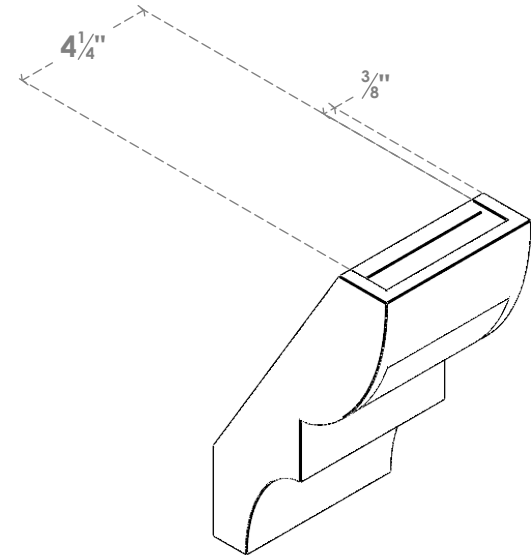

# ITEM NUMBER: BRCPO050X06000X10000RID

5"W X 6"D X 10"H RIDGEWOOD ARCHITECTURAL GRADE PVC OPEN BRACE

**SIDE PROFILE**

**FRONT PROFILE**

**ISOMETRIC**

EKENA MILLWORK  
2300 WEST MAIN ST.  
CLARKSVILLE, TX 75426  
TOLL FREE: 866-607-0453  
WWW.EKENAMILLWORK.COM