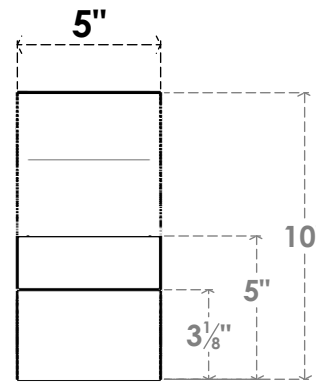

# ITEM NUMBER: BRCPO050X06000X10000RID

5"W X 6"D X 10"H RIDGEWOOD ARCHITECTURAL GRADE PVC OPEN BRACE

**SIDE PROFILE**

**FRONT PROFILE**

**ISOMETRIC**

EKENA MILLWORK  
2300 WEST MAIN ST.  
CLARKSVILLE, TX 75426  
TOLL FREE: 866-607-0453  
WWW.EKENAMILLWORK.COM