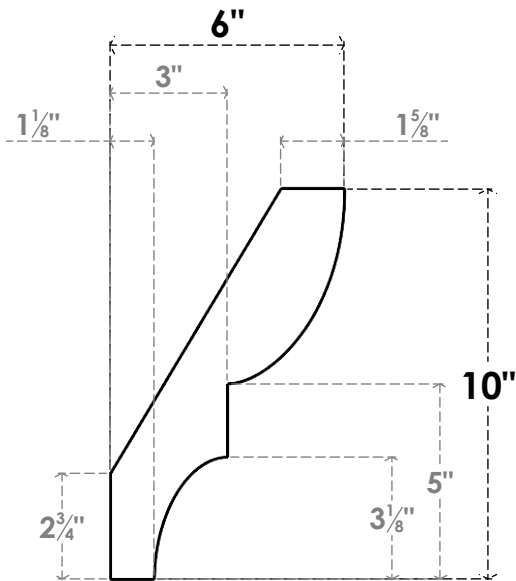

# ITEM NUMBER: BRCPO050X06000X10000RID

5"W X 6"D X 10"H RIDGEWOOD ARCHITECTURAL GRADE PVC OPEN BRACE

**SIDE PROFILE**

**FRONT PROFILE**

**ISOMETRIC**

EKENA MILLWORK  
2300 WEST MAIN ST.  
CLARKSVILLE, TX 75426  
TOLL FREE: 866-607-0453  
WWW.EKENAMILLWORK.COM